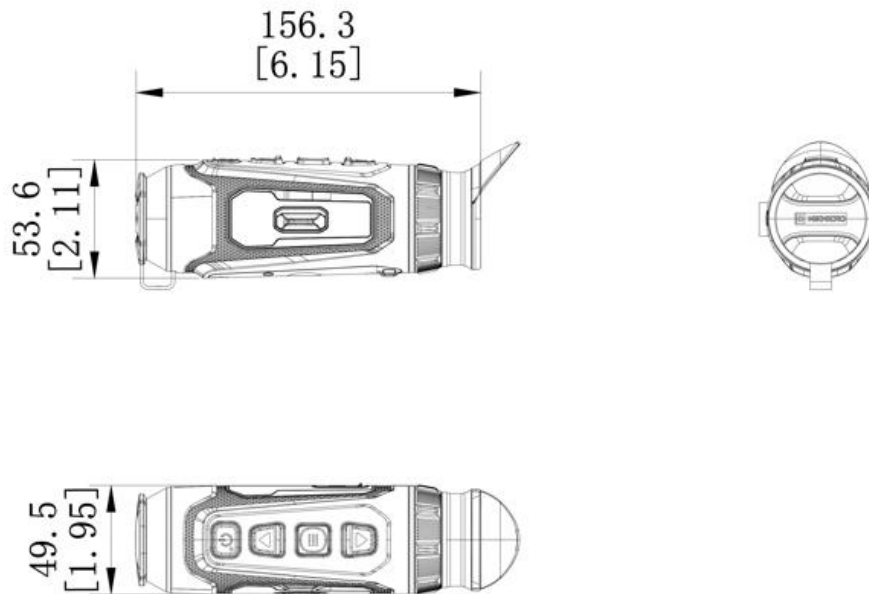

Battery Operating Time	6-hour continuous running with hotspot on (@25°C) 5.5-hour continuous running with hotspot on (@-20°C)
Type-C Power Supply	5V DC, 2 A Supports External Power Supply, Support Direct Charging
General	
Protection Level	IP67
Dimension	156.3 × 53.6 × 49.5 mm
Weight	296.5 g with battery
Working Temperature	From -30°C to 45°C (-22°F to 113°F); Humidity: 90% or Less

· Available Model

HM-TSF2-15Y1G/W1-LE15 3.0

· Dimension

Unit:mm [Inch]